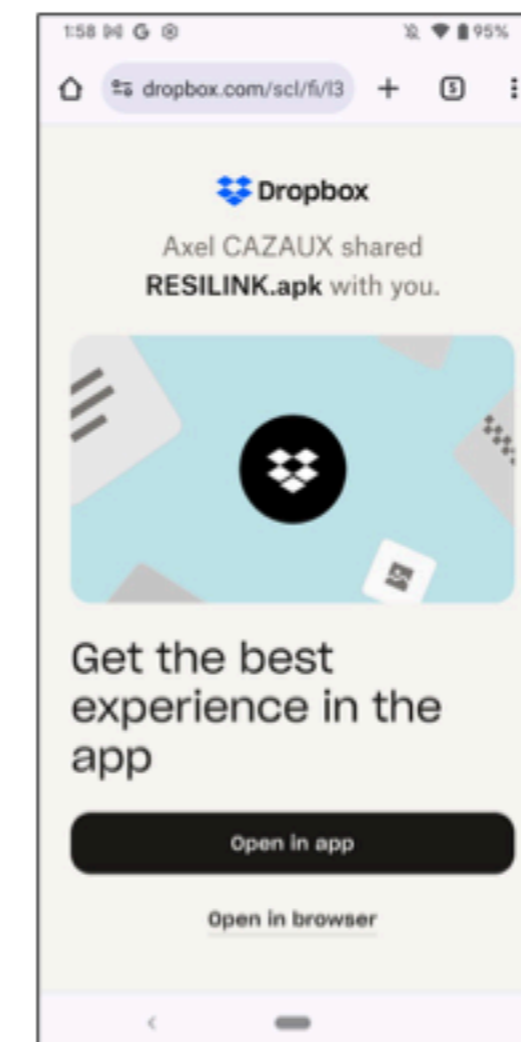

EVALUATION PROGRAM MEMO

An ANDROID smartphone with Internet connection is required

This memo

Download .apk

After scanning the QR code, click on "open in browser"

Click on "Download"

Open the Download folder to click on the .apk file

You may need to allow "install from unknown source" in the Settings of your smartphone

RESILINK aims to increase smallholder's resilience by providing continuity of access to both resources and markets in crisis situations. It promotes localized usage of resources