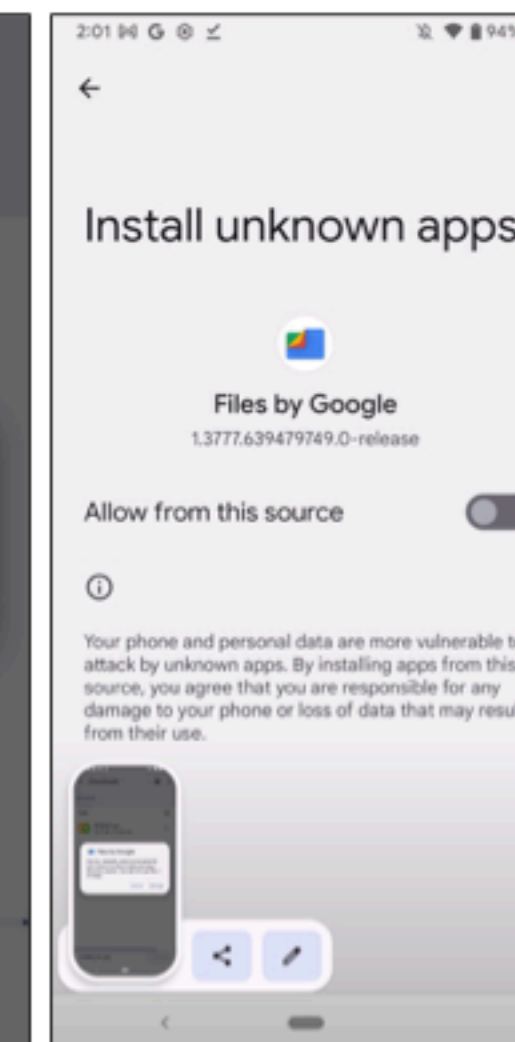

EVALUATION PROGRAM MEMO

An ANDROID smartphone with Internet connection is required

This memo

Download .apk

After scanning the QR code, click on "open in browser"

Click on "Download"

Open the Download folder to click on the .apk file

You may need to allow "install from unknown source" in the Settings of your smartphone

RESILINK aims to increase smallholder's resilience by providing continuity of access to both resources and markets in crisis situations. It promotes localized usage of resources