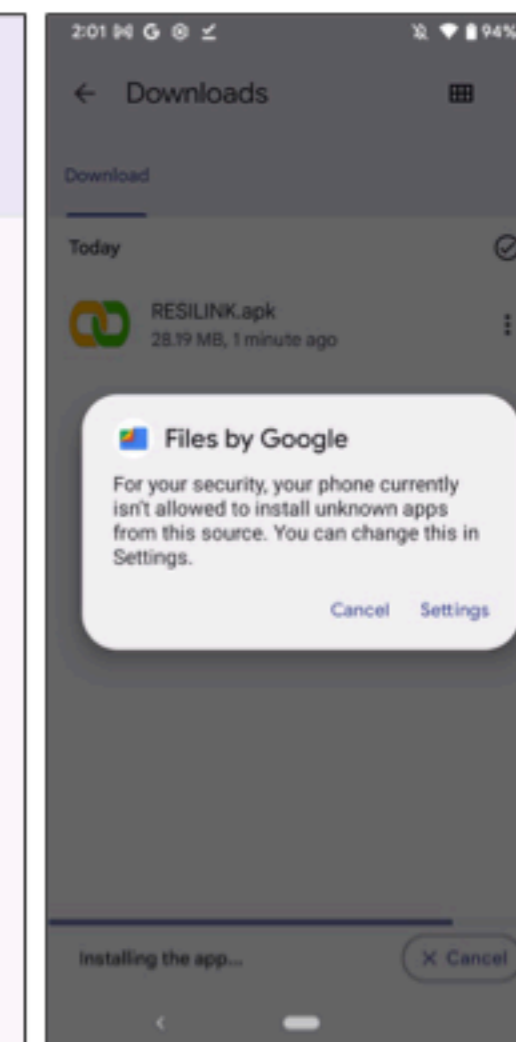

EVALUATION PROGRAM MEMO

An ANDROID smartphone with Internet connection is required

This memo

Download .apk

After scanning the QR code, click on "open in browser"

Click on "Download"

Open the Download folder to click on the .apk file

You may need to allow "install from unknown source" in the Settings of your smartphone

RESILINK aims to increase smallholder's resilience by providing continuity of access to both resources and markets in crisis situations. It promotes localized usage of resources