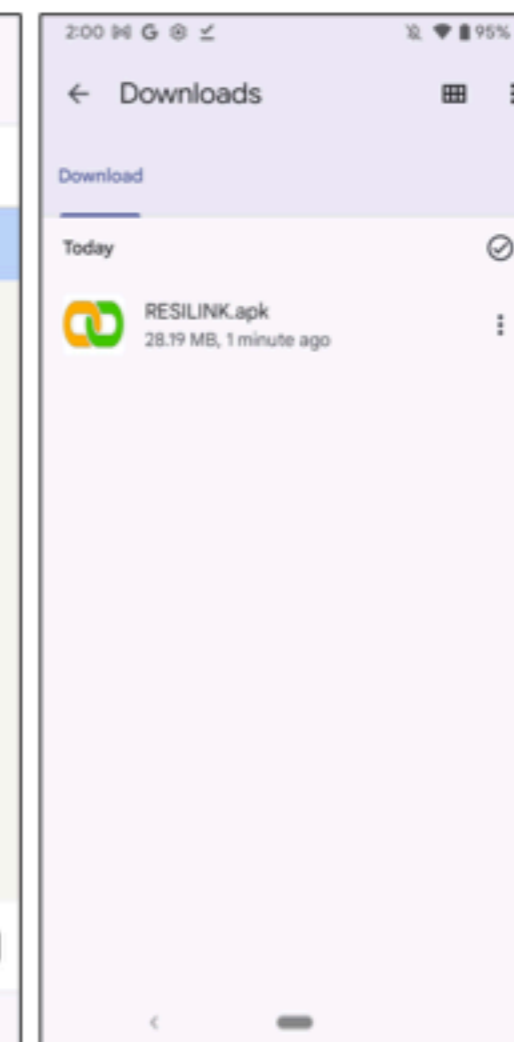

EVALUATION PROGRAM MEMO

An ANDROID smartphone with Internet connection is required

This memo

Download .apk

After scanning the QR code, click on "open in browser"

Click on "Download"

Open the Download folder to click on the .apk file