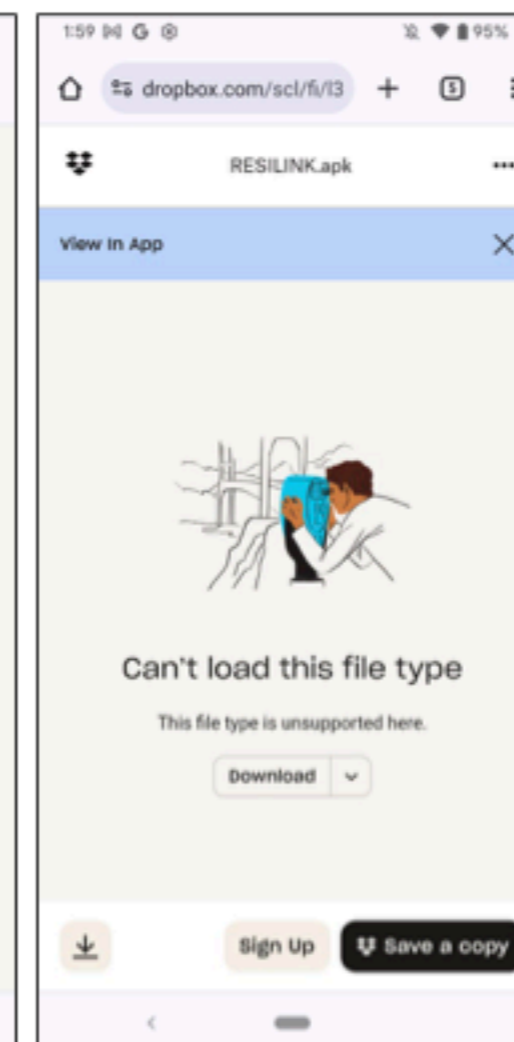

EVALUATION PROGRAM MEMO

An ANDROID smartphone with Internet connection is required

This memo

Download .apk

After scanning the QR code, click on "open in browser"

Click on "Download"

Open the Download folder to click on the .apk file

You may need to allow "install from unknown source" in the Settings of your smartphone

RESILINK aims to increase smallholder's resilience by providing continuity of access to both resources and markets in crisis situations. It promotes localized usage of resources